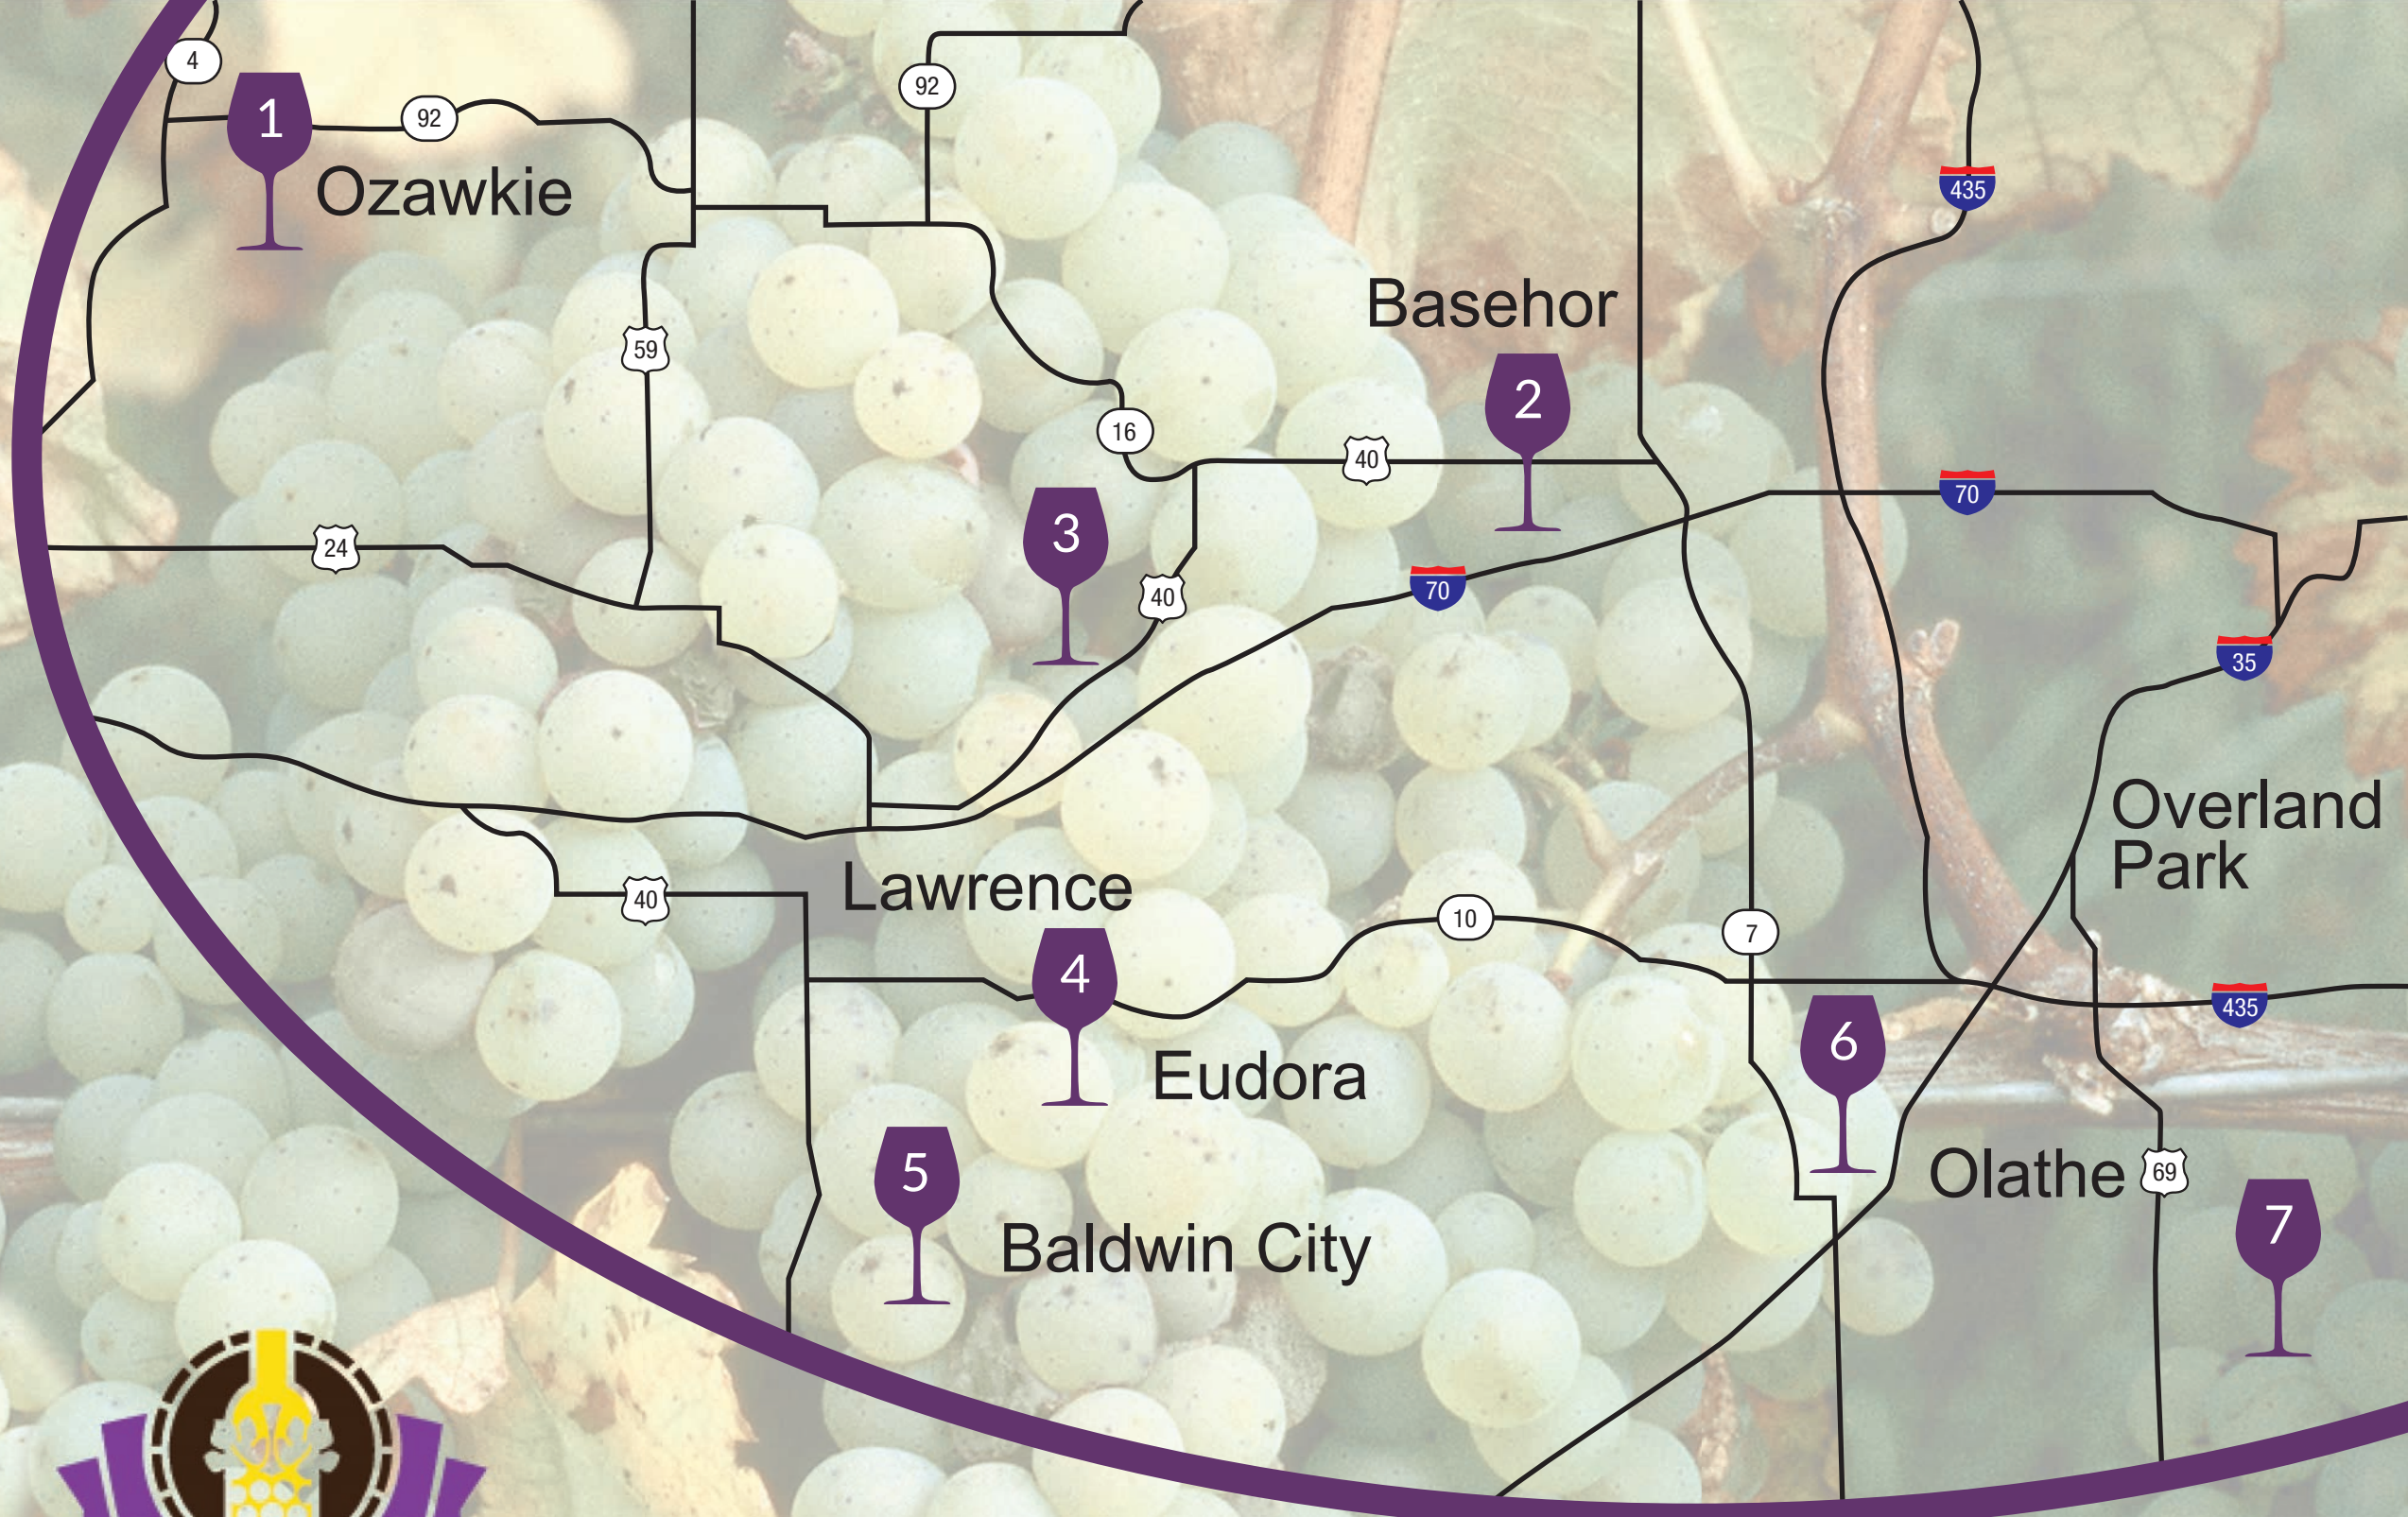

1 Crooked Post Vineyard
7397 K-92 Hwy
Ozawkie, KS 66070
785.876.9990

2 Holy-Field Winery
18807 158th St.
Basehor, KS 66007
913.724.9463

3 Crescent Moon Winery
15930 246th St.
Lawrence, KS 66044
785.550.5353

4 Davenport Winery
1394 E. 1900 Rd.
Eudora, KS 66025
785.542.2278

5 Haven Pointe Winery
961 E. 1600th Rd.
Baldwin City, KS 66006
785.766.6862

6 Stone Pillar Winery
11000 S. Woodland Rd.
Olathe, KS 66061
913.839.2185

7 Aubrey Vineyards
7932 Santa Fe Dr.
Overland Park, KS 66204
913.909.2926

KANSAS VITICULTURE &
FARM WINERY ASSOCIATION

KAW VALLEY WINE TRAIL